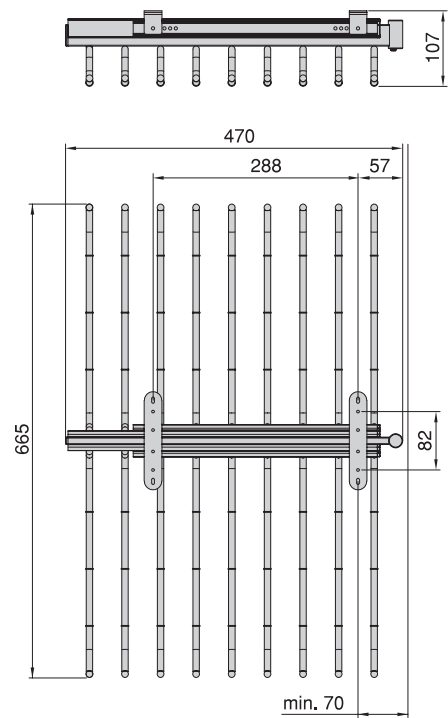

wardrobes OCTOBER
furniture
fittings
solutions

furniture fittings solutions

Index

- 04 Pullout double trouser rack for wardrobes
- 06 Extractable lateral tie rack for wardrobe
- 08 Shelf support

Pullout double trouser rack for wardrobes

Cod. 

70179 11 1

Steel and plastic

Extractable lateral tie rack for wardrobe

Cod. 

79199	62	1
-------	----	---

Aluminium and plastic

Shelf support

Ø	Cod. 			
26	40135	11	51	40
35	40135	11	51	40

Zamak

furniture fittings solutions

Emuca S.R.L.

Via Messico, 80 • 35127 Padova (ITALIA)
T. +39 049 8702800 • F. +39 049 87 03019
www.emuca.it • info@emuca.com