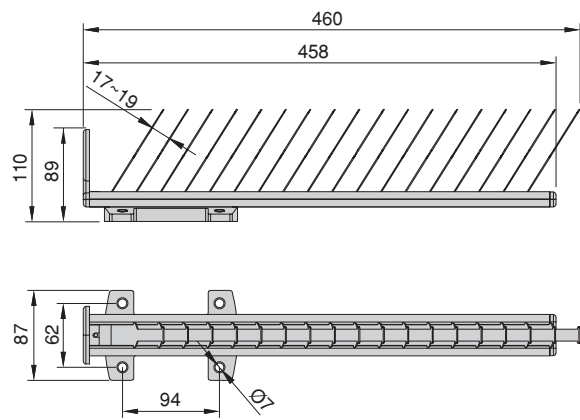

Extractable lateral tie rack for wardrobe

Cod.

79199	62	1

Aluminium and plastic